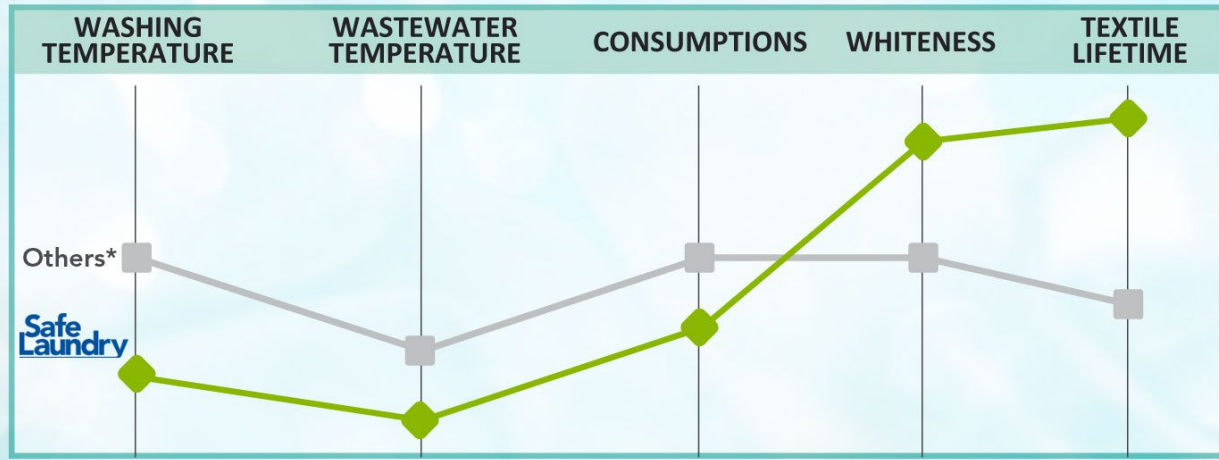

# Safe Laundry

Safe Laundry is a low temperature washing system that combines the use of added value detergents.

- Eco-Friendly
- Excellent results
- Extended fabrics lifetime
- Reduced consumption

\* washing systems using chlorine or sodium hypochlorite

### RESULTS

- Superior whiteness
- Reduced consumption of water, detergents and electricity
- Extended fabrics lifetime up to +50%